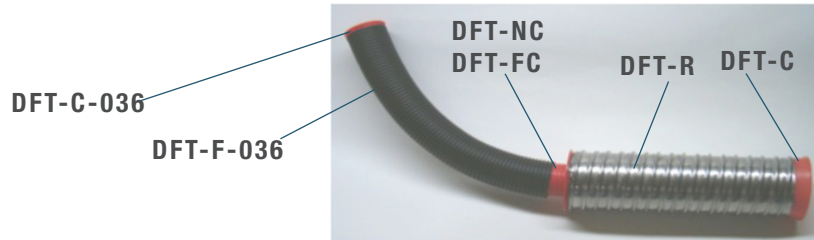

## Accessories Drossbach Flexible Tubing

flexible tubing DFT - R	End cap DFT - C	Fill up cap	
		DFT - NC	DFT - FC
			
DFT-R-033	DFT-C-033		
DFT-R-036	DFT-C-036		
DFT-R-042	DFT-C-042		
DFT-R-045	DFT-C-045		DFT-FC-045
DFT-R-051	DFT-C-051	DFT-NC-051	
DFT-R-055	DFT-C-055		DFT-FC-055
DFT-R-057	DFT-C-057		DFT-FC-057
DFT-R-060	DFT-C-060		DFT-FC-060
DFT-R-063	DFT-C-063	DFT-NC-063	
DFT-R-066	DFT-C-066		DFT-FC-066
DFT-R-070	DFT-C-070		DFT-FC-070
DFT-R-075	DFT-C-075		DFT-FC-075
DFT-R-080	DFT-C-080		DFT-FC-080
DFT-R-085	DFT-C-085		DFT-FC-085
DFT-R-090	DFT-C-090	DFT-NC-090	
DFT-R-100	DFT-C-100		DFT-FC-100
DFT-R-105	DFT-C-105		DFT-FC-105
DFT-R-110	DFT-C-110		DFT-FC-110
DFT-R-115	DFT-C-115		DFT-FC-115
DFT-R-120	DFT-C-120		DFT-FC-120
DFT-R-125	DFT-C-125		DFT-FC-125